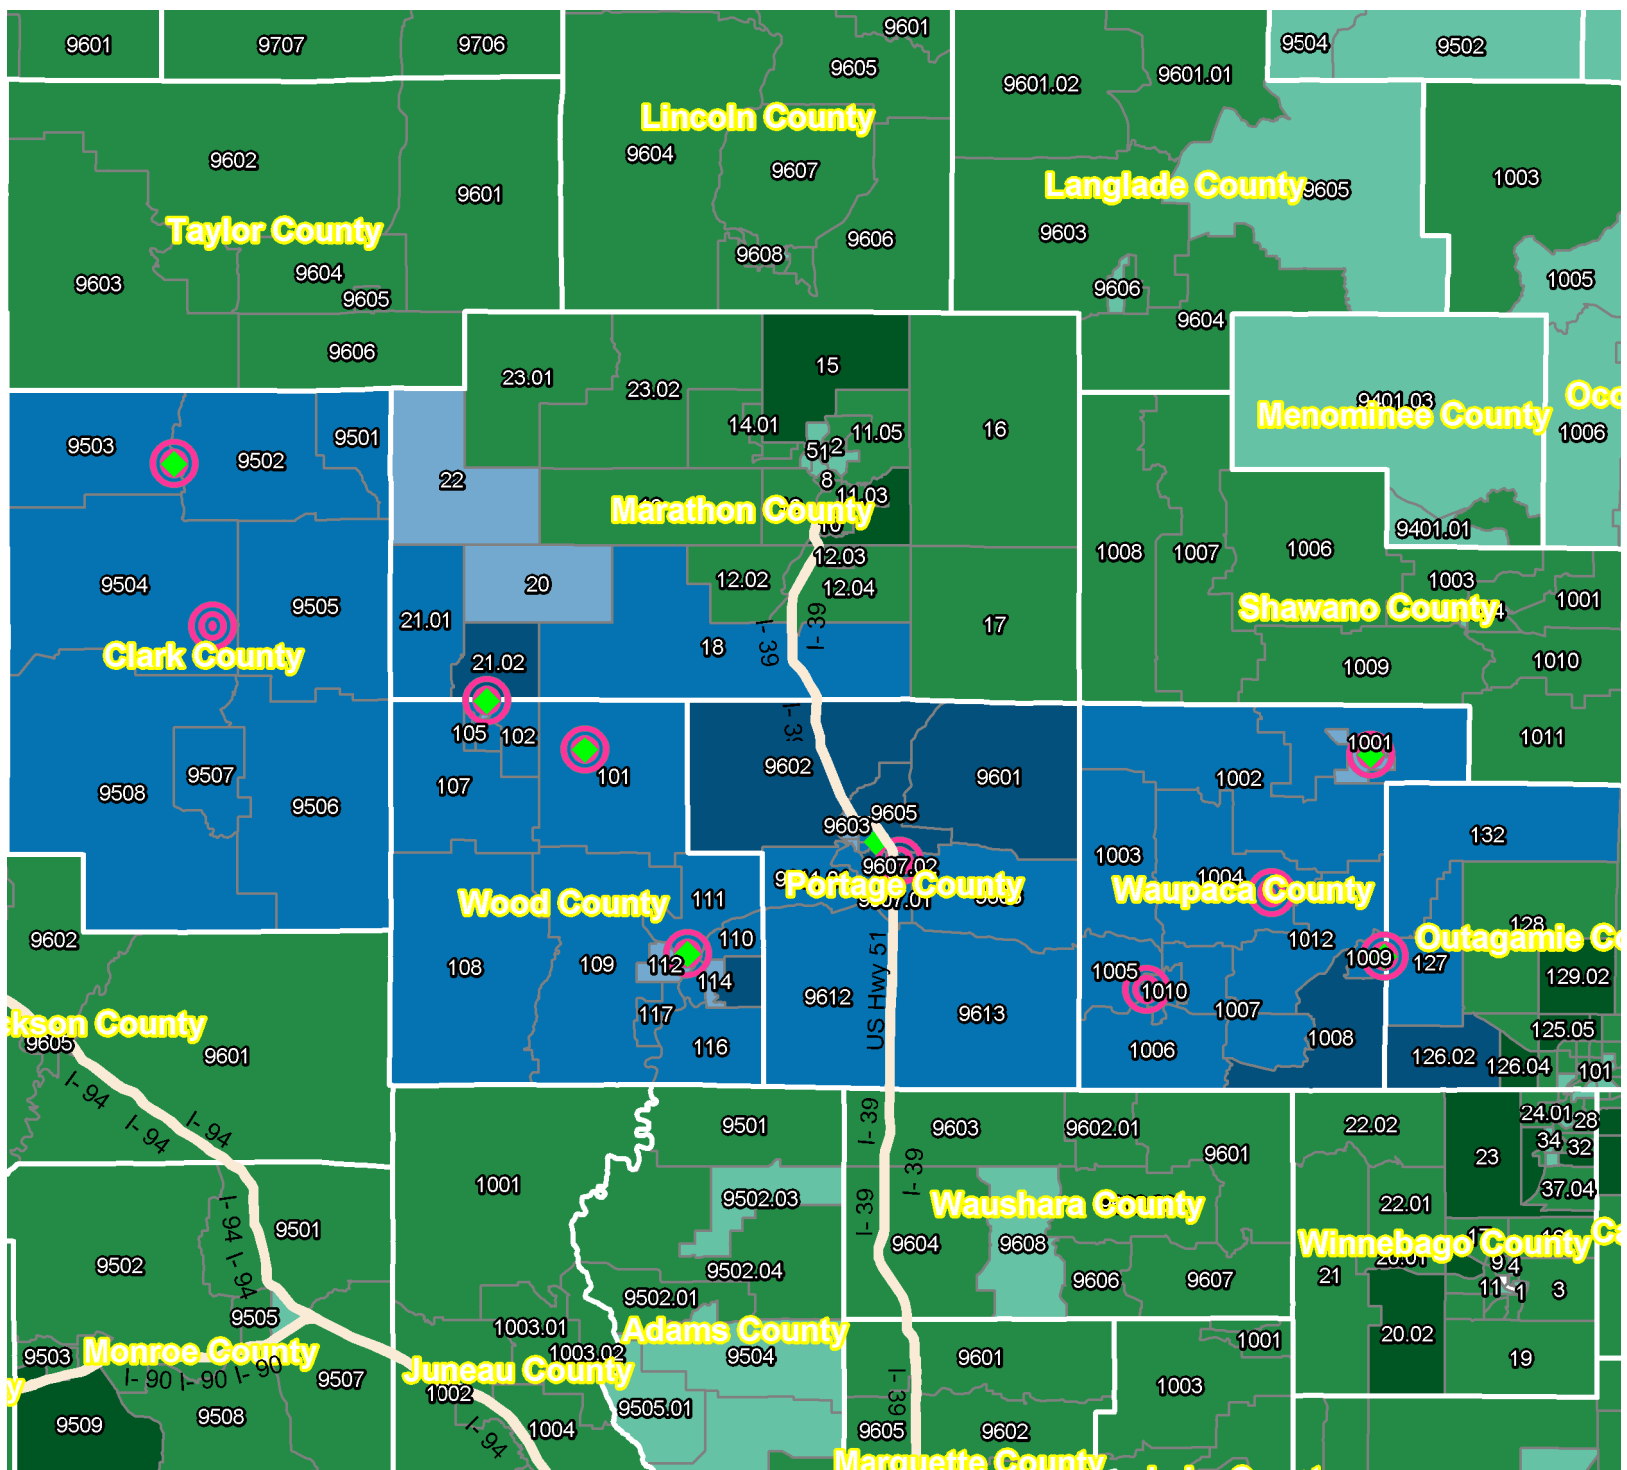

First State Bank - 2023 CRA - ASSESSMENT AREA INCOME MAP

NonMSA Assessment Area*

Income Level

White	NA
Lightest Blue	Low
Light Blue	Moderate
Medium Blue	Middle
Dark Blue	Upper

⊙ Bank Branches
◆ ATM Locations