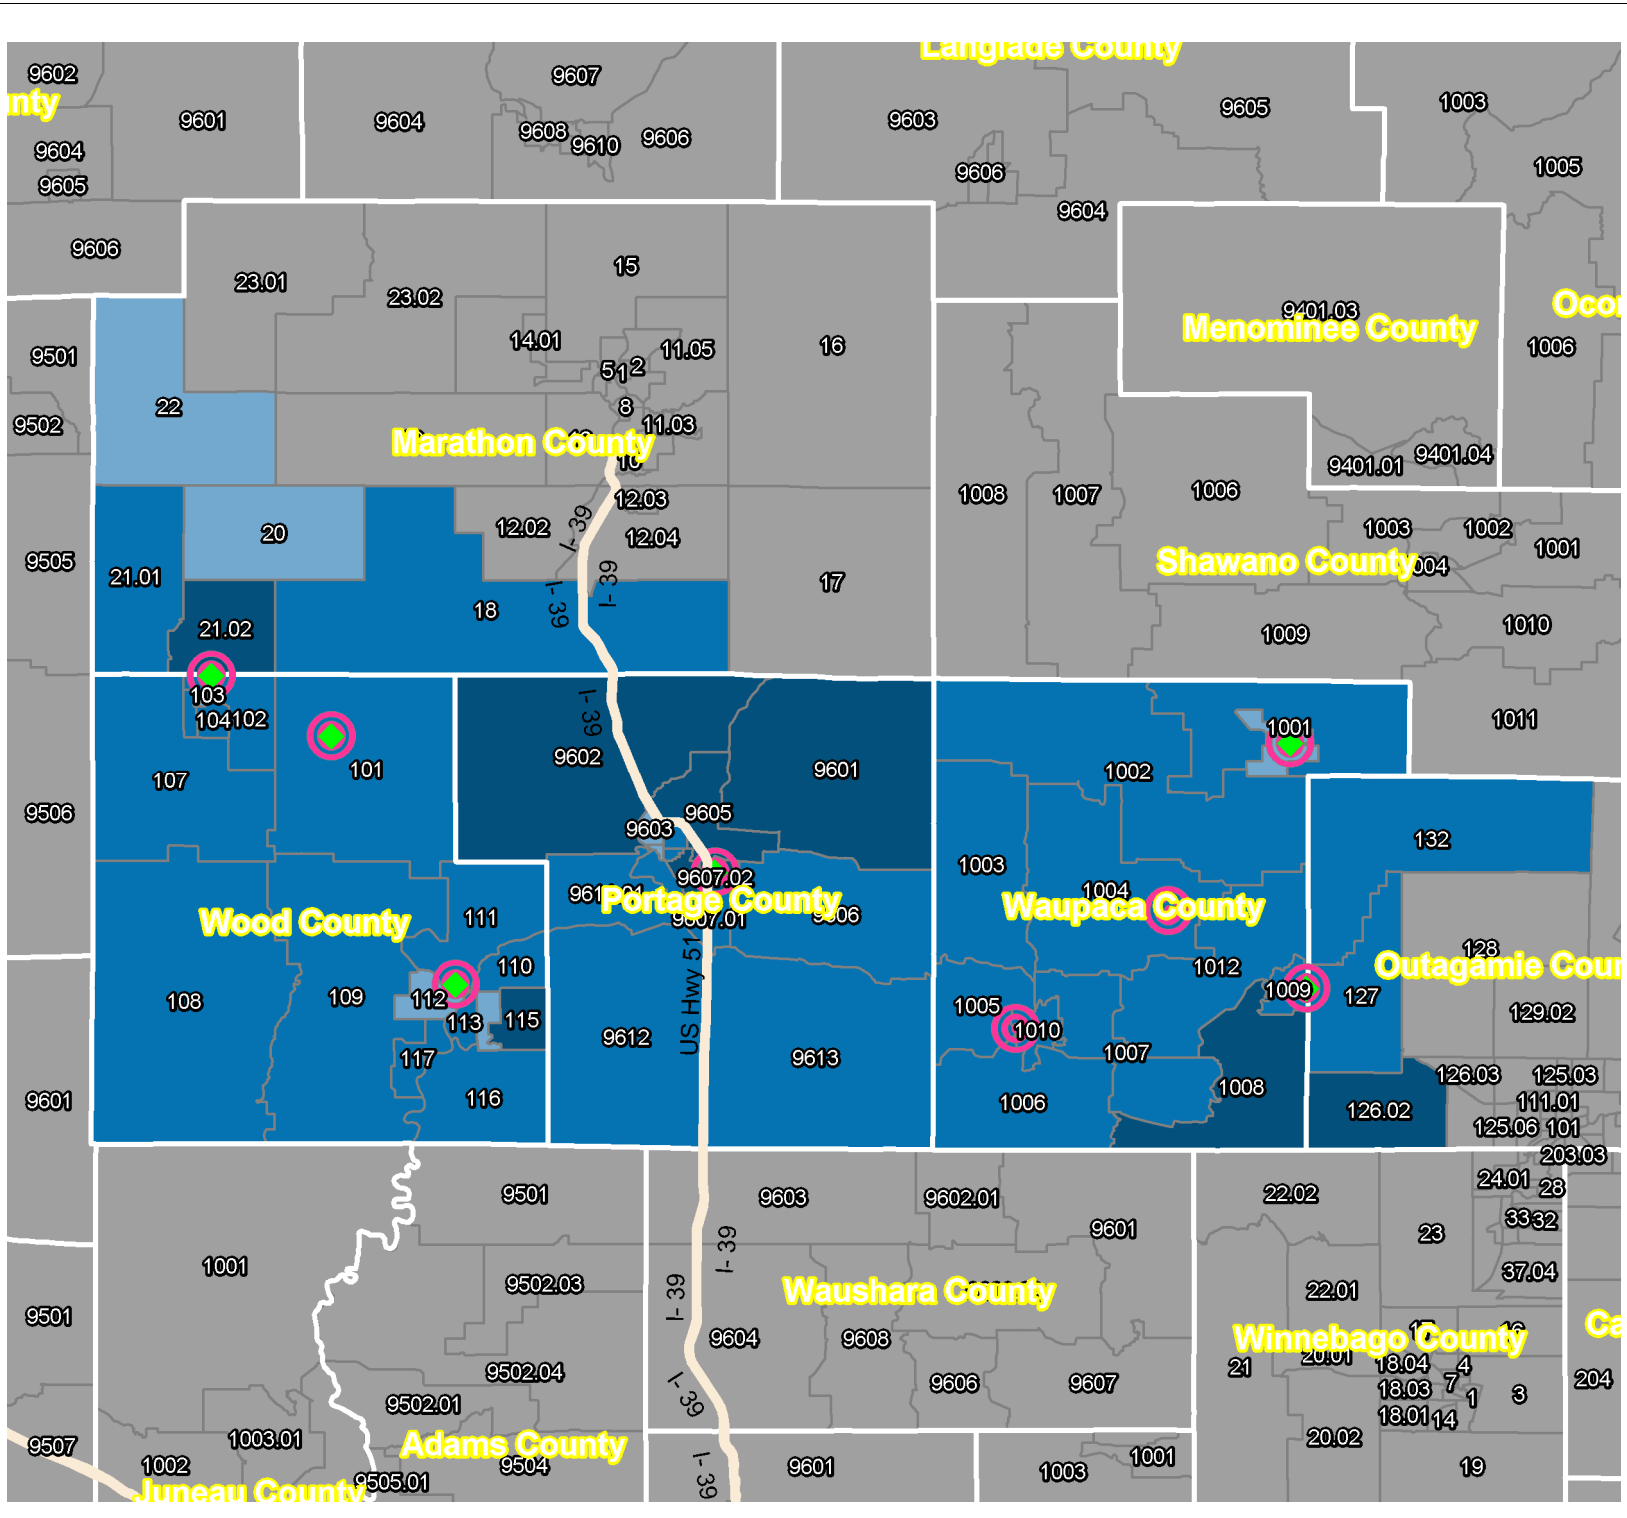

First State Bank - 2024 CRA - ASSESSMENT AREA INCOME MAP

NonMSA Assessment Area*

Income Level